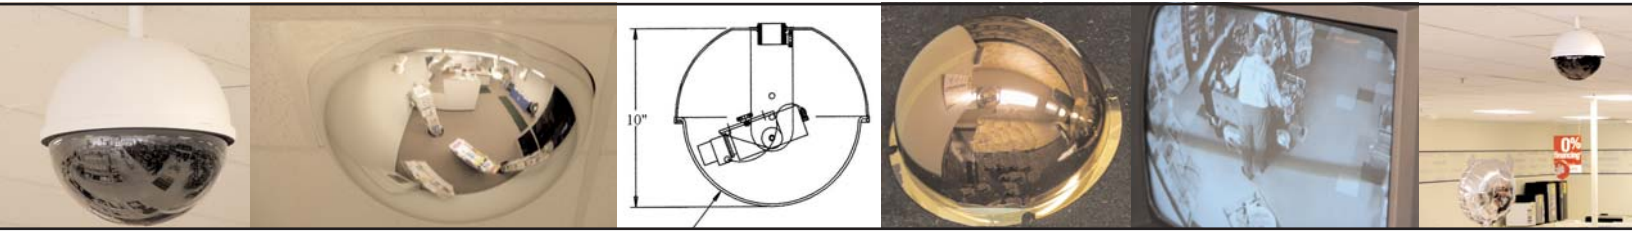

(our kit...)

(your camera...)

REPLEX Retail Security

(the best all-in-one-kit on the market)

Replex Retail Security: Better by Design

it's simple as

1.

remove from box

2.

attach your camera

3.

mount to the conduit

No more running around trying to find the dome that fits the bracket that fits the camera. REPLEX Retail Security does all the work for you. Choose from a 9" or 10" *complete kit* with snap together components that fit *any CCTV camera*. Just remove from the box, attach your camera and it's ready to mount a Replex Retail Security system any 1/2" PVC or 3/4" EMT electrical conduit. Or choose a Drop-in-Dome. Either way all REPLEX PLASTICS' domes are optically pure and available in standard clear, bronze, chrome or 24K gold finishes. And since REPLEX PLASTICS is a licensed Bayer AURA @ Color converter, take your pick of *any custom color* for the housing. Choose as many *different colors* as you want, in the quantities you need and pay a fraction of the cost you're used to paying for your retail security products.

REPLEX Retail Security is designed to enhance installation, optical performance and interior decor.

Features:

Complete pendant and drop-in dome kits

Tool-less installation

Highest quality, optically clear domes available